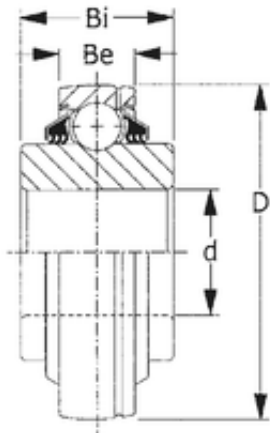

# NTN-CPC Australia Pty Ltd

55,753 mm x 100 mm x 39,69 mm CYSD  
GW211PPB9 deep groove ball bearings

Bearing No. GW211PPB9

Size	55.753x100x39.69 mm
Bore Diameter	55,753 mm
Outer Diameter	100 mm
Width	39,69 mm
d	55,753 mm
D	100 mm
B	39,69 mm
C	25 mm
Be	25 mm

GW211PPB9 Bearing 2D drawings and 3D CAD models