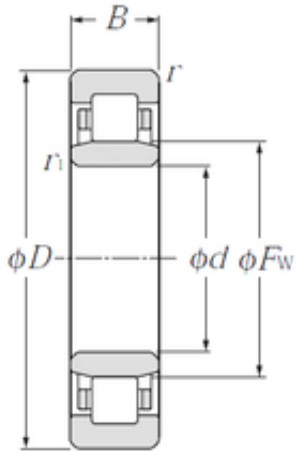

NTN-CPC Australia Pty Ltd

45 mm x 75 mm x 16 mm CYSD NU1009
cylindrical roller bearings

Bearing No. NU1009

Size	45x75x16 mm
Bore Diameter	45 mm
Outer Diameter	75 mm
Width	16 mm
d	45 mm
Fw	52,5 mm
D	75 mm
B	16 mm
C	16 mm
Weight	0,26 Kg
Basic dynamic load rating (C)	23,8 kN
Basic static load rating (C0)	23,2 kN
(Grease) Lubrication Speed	6500 r/min

NU1009 Bearing 2D drawings and 3D CAD models