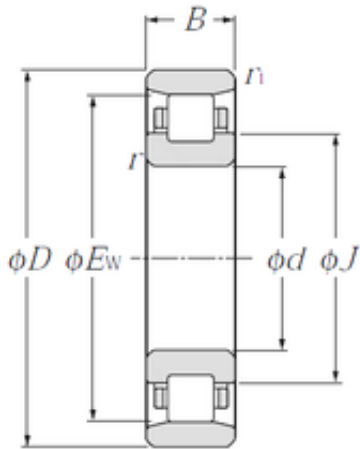

NTN-CPC Australia Pty Ltd

25 mm x 47 mm x 12 mm CYSD N105 cylindrical roller bearings

Bearing No. N105

Size	25x47x12 mm
Bore Diameter	25 mm
Outer Diameter	47 mm
Width	12 mm
d	25 mm
D	47 mm
B	12 mm
C	12 mm
Weight	0,1 Kg
Basic dynamic load rating (C)	10,2 kN
Basic static load rating (C0)	11 kN
(Grease) Lubrication Speed	10000 r/min

N105 Bearing 2D drawings and 3D CAD models