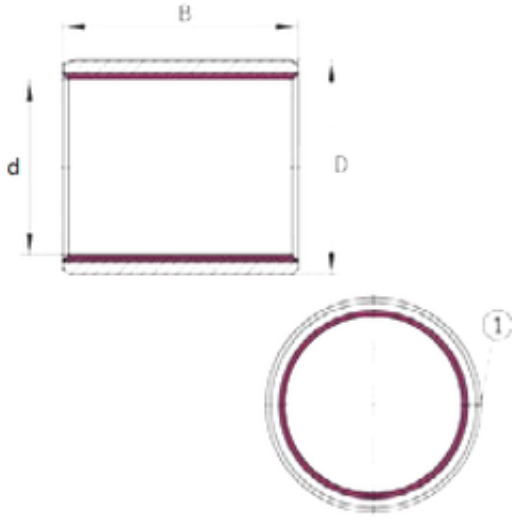

# NTN-CPC Australia Pty Ltd

35 mm x 39 mm x 20 mm INA EGB3520-E40  
plain bearings

Bearing No. EGB3520-E40

Size	35x39x20 mm
Bore Diameter	35 mm
Outer Diameter	39 mm
Width	20 mm
d	35 mm
D	39 mm
B	20 mm
Category	Plain Bearings
Inventory	0.0
Manufacturer Name	SCHAEFFLER GROUP
Minimum Buy Quantity	N/A
UNSPSC	31171515
Weight / Kilogram	0
EAN	4012802062953
Product Group	B04264

EGB3520-E40 Bearing 2D drawings and 3D CAD models