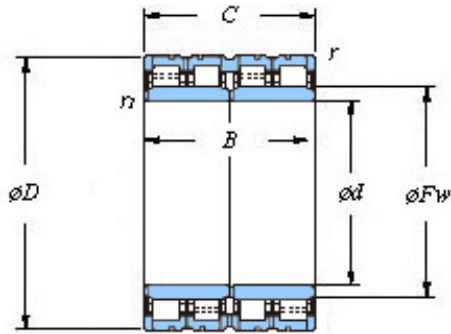

NTN-CPC Australia Pty Ltd

■ Mounting dimensions

164FC113800A Bearing 2D drawings and 3D CAD models

164FC113800A KOYO Four-row cylindrical roller bearings

Bearing No. 164FC113800A

Bearing No.	164FC113800A
d	820
D	1130
B	800
r(min)	7.5
Cr	25100
C0r	66900
Cu	5110
Fw	903
C	800
r1(min)	7.5
da(min)	856
Da(max)	1094
Da(min)	1059
ra(max)	6
rb(max)	6
(Refer.) Mass(kg)	2510