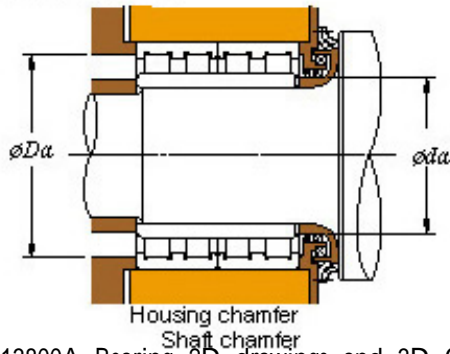

NTN-CPC Australia Pty Ltd

■ Mounting dimensions

164FC113800A Bearing 2D drawings and 3D CAD models

164FC113800A KOYO Four-row cylindrical roller bearings

Bearing No. 164FC113800A

Bearing No.	164FC113800A
d	820
D	1130
B	800
r(min)	7.5
Cr	25100
C0r	66900
Cu	5110
Fw	903
C	800
r1(min)	7.5
da(min)	856
Da(max)	1094
Da(min)	1059
ra(max)	6
rb(max)	6
(Refer.) Mass(kg)	2510