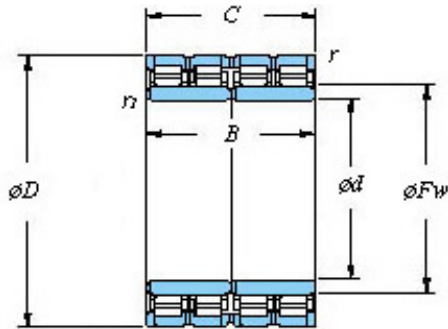

NTN-CPC Australia Pty Ltd

■ Mounting dimensions

164FC113800D Bearing 2D drawings and 3D CAD models

164FC113800D KOYO Four-row cylindrical roller bearings

Bearing No. 164FC113800D

Bearing No.	164FC113800D
d	820
D	1130
B	800
r(min)	7.5
Cr	25100
C0r	66900
Cu	5110
Fw	903
C	800
r1(min)	7.5
da(min)	856
Da(max)	1094
Da(min)	1059
ra(max)	6
rb(max)	6
(Refer.) Mass(kg)	2510