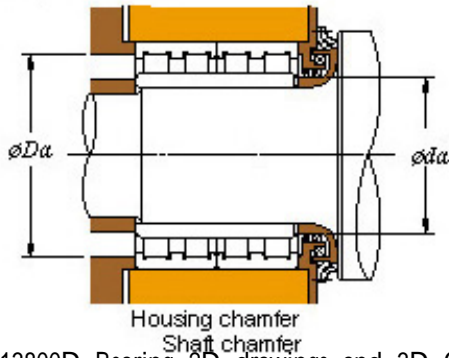

NTN-CPC Australia Pty Ltd

■ Mounting dimensions

164FC113800D Bearing 2D drawings and 3D CAD models

164FC113800D KOYO Four-row cylindrical roller bearings

Bearing No. 164FC113800D

Bearing No.	164FC113800D
d	820
D	1130
B	800
r(min)	7.5
Cr	25100
C0r	66900
Cu	5110
Fw	903
C	800
r1(min)	7.5
da(min)	856
Da(max)	1094
Da(min)	1059
ra(max)	6
rb(max)	6
(Refer.) Mass(kg)	2510