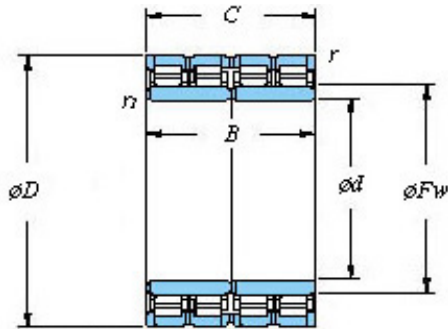

NTN-CPC Australia Pty Ltd

■ Mounting dimensions

168FC116840B Bearing 2D drawings and 3D CAD models

168FC116840B KOYO Four-row cylindrical roller bearings

Bearing No. 168FC116840B

Bearing No.	168FC116840B
d	840
D	1160
B	840
r(min)	7.5
Cr	28400
C0r	76000
Cu	5830
Fw	920
C	840
r1(min)	7.5
da(min)	876
Da(max)	1124
Da(min)	1084
ra(max)	6
rb(max)	6
(Refer.) Mass(kg)	2800