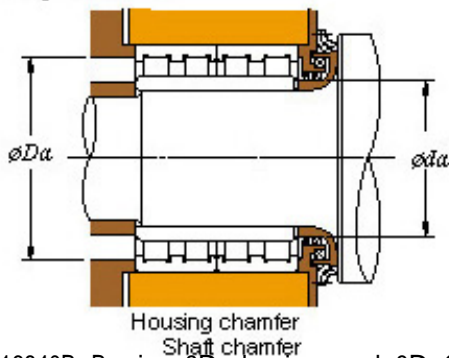

NTN-CPC Australia Pty Ltd

■ Mounting dimensions

168FC116840B Bearing 2D drawings and 3D CAD models

168FC116840B KOYO Four-row cylindrical roller bearings

Bearing No. 168FC116840B

Bearing No.	168FC116840B
d	840
D	1160
B	840
r(min)	7.5
Cr	28400
C0r	76000
Cu	5830
Fw	920
C	840
r1(min)	7.5
da(min)	876
Da(max)	1124
Da(min)	1084
ra(max)	6
rb(max)	6
(Refer.) Mass(kg)	2800