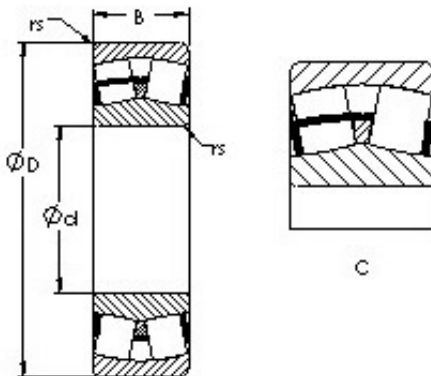

NTN-CPC Australia Pty Ltd

AST 22234C spherical roller bearings

Bearing No. 22234C

Size	170x310x86 mm
Bore Diameter	170 mm
Outer Diameter	310 mm
Width	86 mm
Bearing Type	straight bore
Bore Dia (d)	170.0000
Outer Dia (D)	310.0000
Width (B)	86.0000
Radius (min) (rs)	4.000
Dynamic Load Rating (Cr)	1,170,000
Static Load Rating (Cor)	1,750,000
Max Speed (Grease) (X000 RPM)	1
Max Speed (Oil) (X1000 RPM)	2
Weight (g)	31,670.00
Material	52100 Chrome steel, or equivalent

22234C Bearing 2D drawings and 3D CAD models